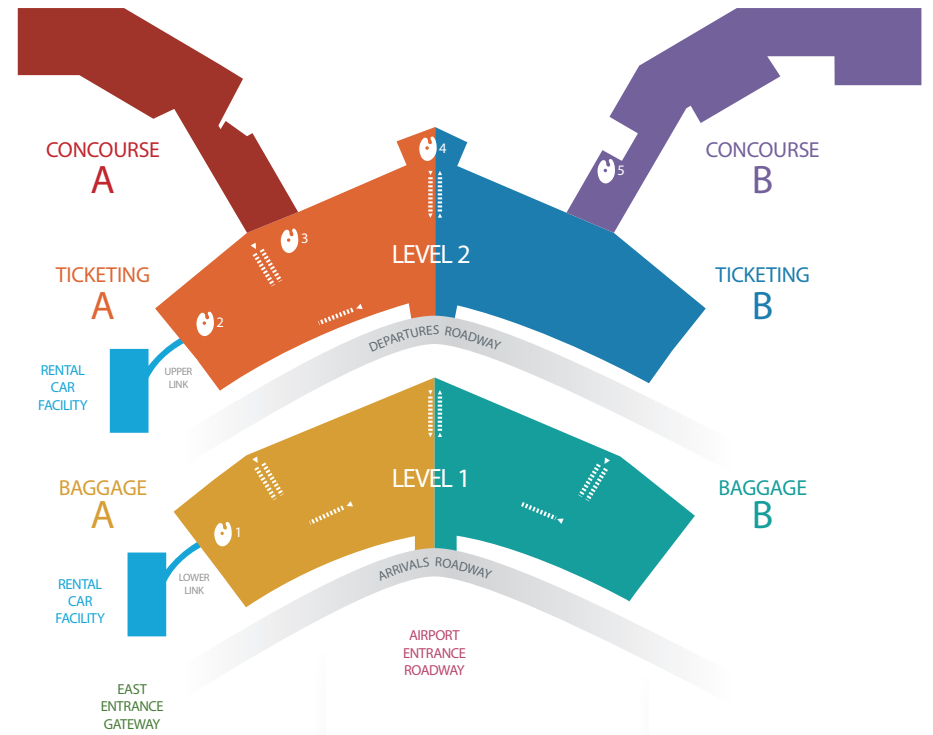

The Performing Arts Program, Live @ TIA, was launched in 2007 for individuals or groups to provide a cultural experience for our traveling public, meeters/greeters and employees at the airport.

Integrating art into the terminal structure is a component of the program. As part of the terminal expansion, art walls at the security checkpoints, on the baggage belts, and at the restrooms entrances feature original work from Arizona artists. Other sculptural art has also been integrated throughout the terminal complex.

RENTAL CAR FACILITY

David Aguirre
John Louder

EAST ENTRANCE GATEWAY
Barbara Grygutis

AIRPORT ENTRANCE ROADWAY
John Heric

BAGGAGE BELT ART
Southwestern images provided by Morning Star Traders, designed by Godat Design, and fabricated by TA Caid

CHECKPOINT DIVIDER ART
Southwestern images provided by Etherton Gallery's Jack Dykinga and William Lesch, and designed by Godat Design

ART GALLERIES EXHIBITS PROGRAM

- 1 Lower Link Gallery
- 2 Upper Link Gallery
- 3 Native American Gallery
- 4 Center Gallery
- 5 Artport