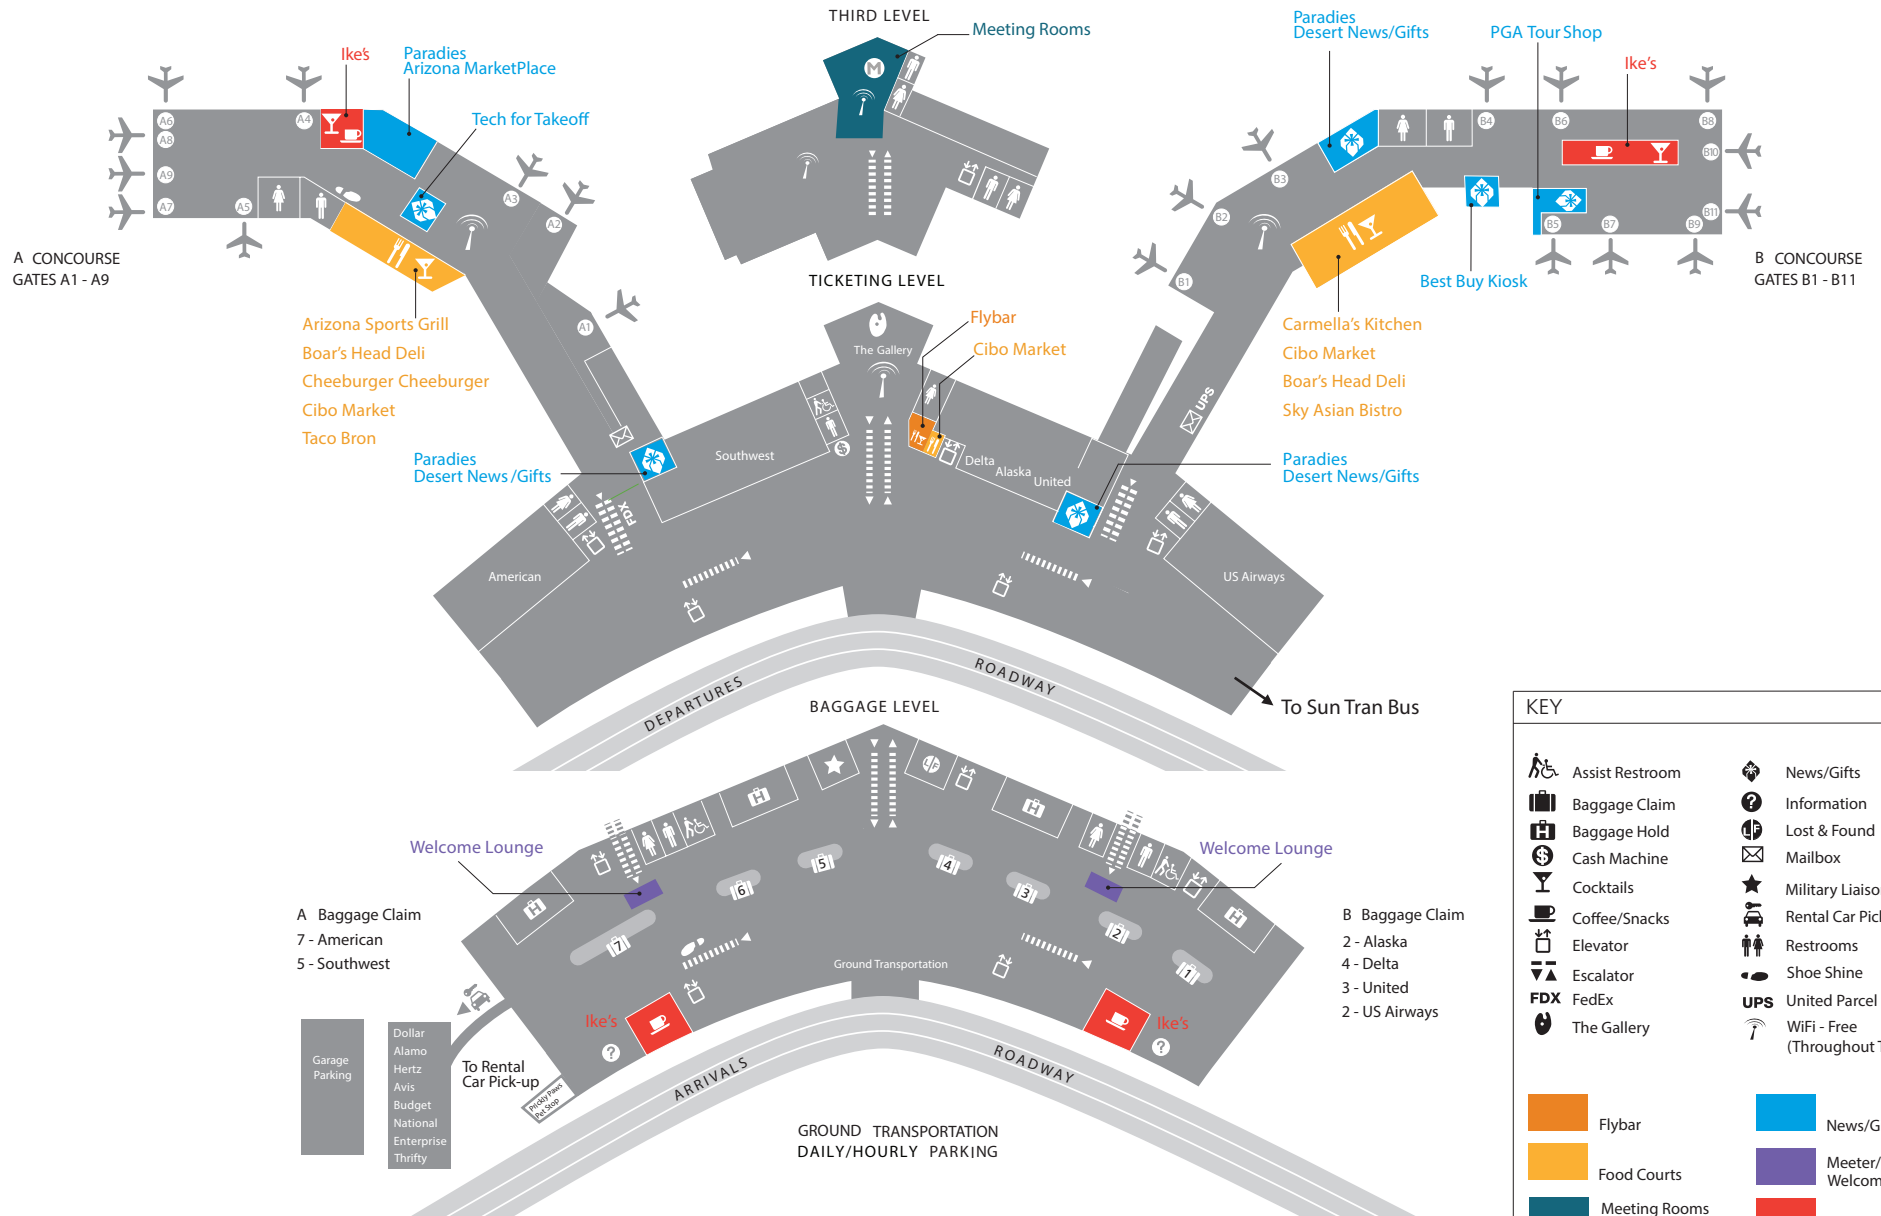

Tucson International Airport Terminal Map

KEY

Assist Restroom	News/Gifts
Baggage Claim	Information
Baggage Hold	Lost & Found
Cash Machine	Mailbox
Cocktails	Military Liaison
Coffee/Snacks	Rental Car Pick-up
Elevator	Restrooms
Escalator	Shoe Shine
FedEx	United Parcel Service
The Gallery	WiFi - Free (Throughout Terminal)

Flybar	News/Gift Shops
Food Courts	Meeter/Greeter Welcome Lounge
Meeting Rooms Available for Rent	Ike's Coffee

Additional Amenities Include:
Closed-In Parking, Massage Chairs, Smarte Cartes